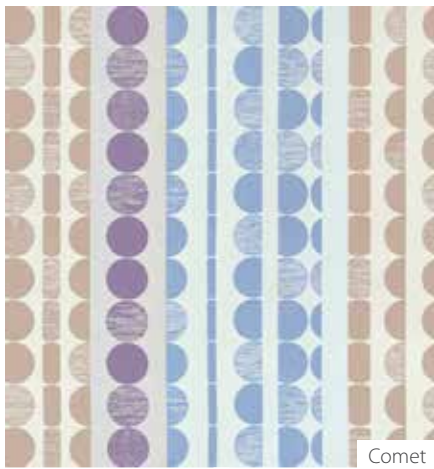

ISLAND

Width: 72" (182.88cm) fabric
Repeat: 24.25" (61.6cm) H x 18.75" (47.63) V
Shown: Railroaded
Woven: 100% FR Polyester

IN THE GROOVE

Width: 74" (187.96cm) fabric
Repeat: 9" (22.86cm) H x 2.375" (6cm) V
Shown: Railroaded
Woven: 61% Post Consumer Recycled FR Polyester, 27% Polyester, 12% FR Polyester

GREENGUARD Certified.

IN THE MOMENT

Width: 74" (187.96cm) fabric
Repeat: 13.5" (34.29cm) H x 18.25" (46.36cm) V
Shown: Vertically Seamed
Woven: 61% Post Consumer Recycled FR Polyester, 27% Polyester, 12% FR Polyester

GREENGUARD Certified.