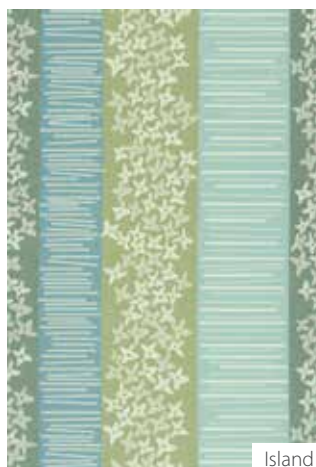

Denotes a Sustainable Fabric

use for bedspreads, cubicle curtains, shower curtains + window treatments

All fabrics are Fire Rated

REVOLVE

Width: 72" (182.88) fabric
Repeat: 13.5" (34.29cm) H x 12" (30.48cm) V
Shown: Railroaded
Woven: 60% Trevira FR Polyester, 40% Recycled Polyester

Revolve is treated with an antimicrobial agent that inhibits and controls bacteria and mildew growth.

SUN PRAIRIE 2

Width: 72" (182.88cm) fabric
Repeat: 11.75" (29.85cm) H x 13" (33.02cm) V
Shown: Railroaded
Woven: 60% Solution-Dyed Polyester, 40% FR Polyester

GREENGUARD Certified.

TANGLED

Width: 72" (182.88cm) fabric
Repeat: 18.875" (47.94) H x 13.75" (34.93) V
Shown: Vertically Seamed
Woven: 54% Polyester, 46% FR Polyester

WHITNEY

Width: 72" (182.88cm) fabric
Repeat: 18.5" (47cm) H x 11.375" (28.89cm) V
Shown: Railroaded
Woven: 100% Trevira FR Polyester

CUBICLE CURTAINS + TRACK