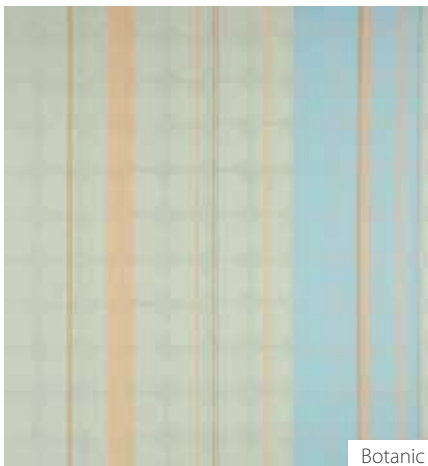

Denotes a Sustainable Fabric

use for bedspreads, cubicle curtains, shower curtains + window treatments

All fabrics are Fire Rated

INTERVAL

Width: 72" (182.88cm) fabric
Repeat: 55.75" (141.61cm) H x 72" (182.88cm) V
Shown: Railroaded
Woven: 100% Trevira CS Polyester

MESA

Width: 74" (187.96cm) fabric
Repeat: 37" (93.98cm) H x 36" (91.44cm) V
Shown: Vertically Seamed
Woven: 52% Post-Consumer Recycled FR Polyester, 48% FR Polyester

RIVERSTONE 2

Width: 72" (182.88cm) fabric
Repeat: 17" (43cm) H x 15" (38cm) V
Shown: Vertically Seamed
Woven: 60% Solution-Dyed Polyester, 40% FR Polyester

GREENGUARD Certified.

CUBICLE CURTAINS + TRACK

Botanic