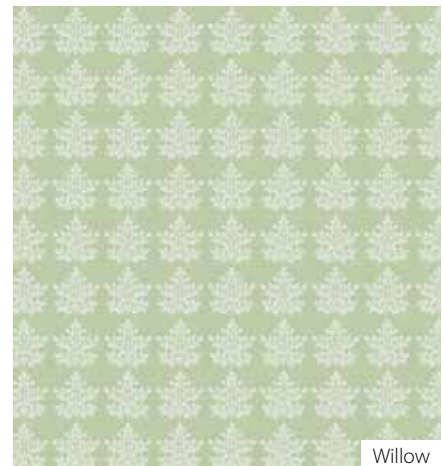

EVOLUTION

Width: 72" (182.88cm) fabric
Repeat: 72" (182.88cm) H x 3.125" (7.94cm) V
Shown: Vertically Seamed
Woven: 50% Trevira CS Bioactive Polyester, 50% Polyester

GREENGUARD Certified.

GRADUAL

Width: 72" (182.88cm) fabric
Repeat: 0" (0cm) H x 80" (203.2cm) V
Shown: Vertically Seamed
Woven: 100% Trevira CS Polyester

HERITAGE

Width: 72" (182.88cm) fabric
Repeat: 14" (35.56cm) H x 12.5" (31.75cm) V
Shown: Vertically Seamed
Woven: 100% Eco Intelligent™ Polyester

GREENGUARD Certified.

Willow