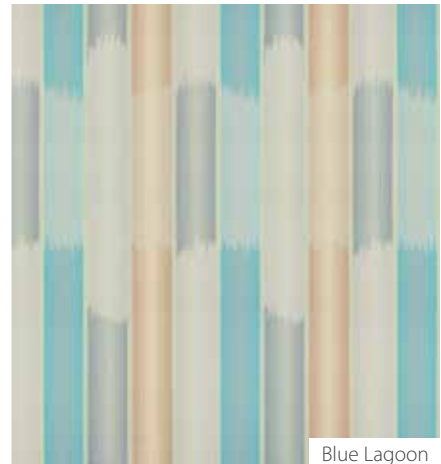

SILVER
FABRIC COLLECTION

Denotes a Sustainable Fabric

use for bedspreads, cubicle curtains, shower curtains + window treatments

All fabrics are Fire Rated

NEW! CANYON

Width: 72" (182.88cm) fabric
Repeat: 18.8" (47.75cm) H x 32.3" (82.04cm) V
Shown: Vertically Seamed
Woven: 50% post-consumer Recycled Polyester, 50% FR Polyester with Antimicrobial Properties

Hazelnut

Desert

Leaf

Nutmeg

Garden

LATTICE

Width: 72" (182.88cm) fabric
Repeat: 28.5" (72.39) H x 72.75" (184.79cm) V
Shown: Railroaded
Woven: 58% Recycled Polyester (29% post-consumer, 29% pre-consumer), 42% Polyester